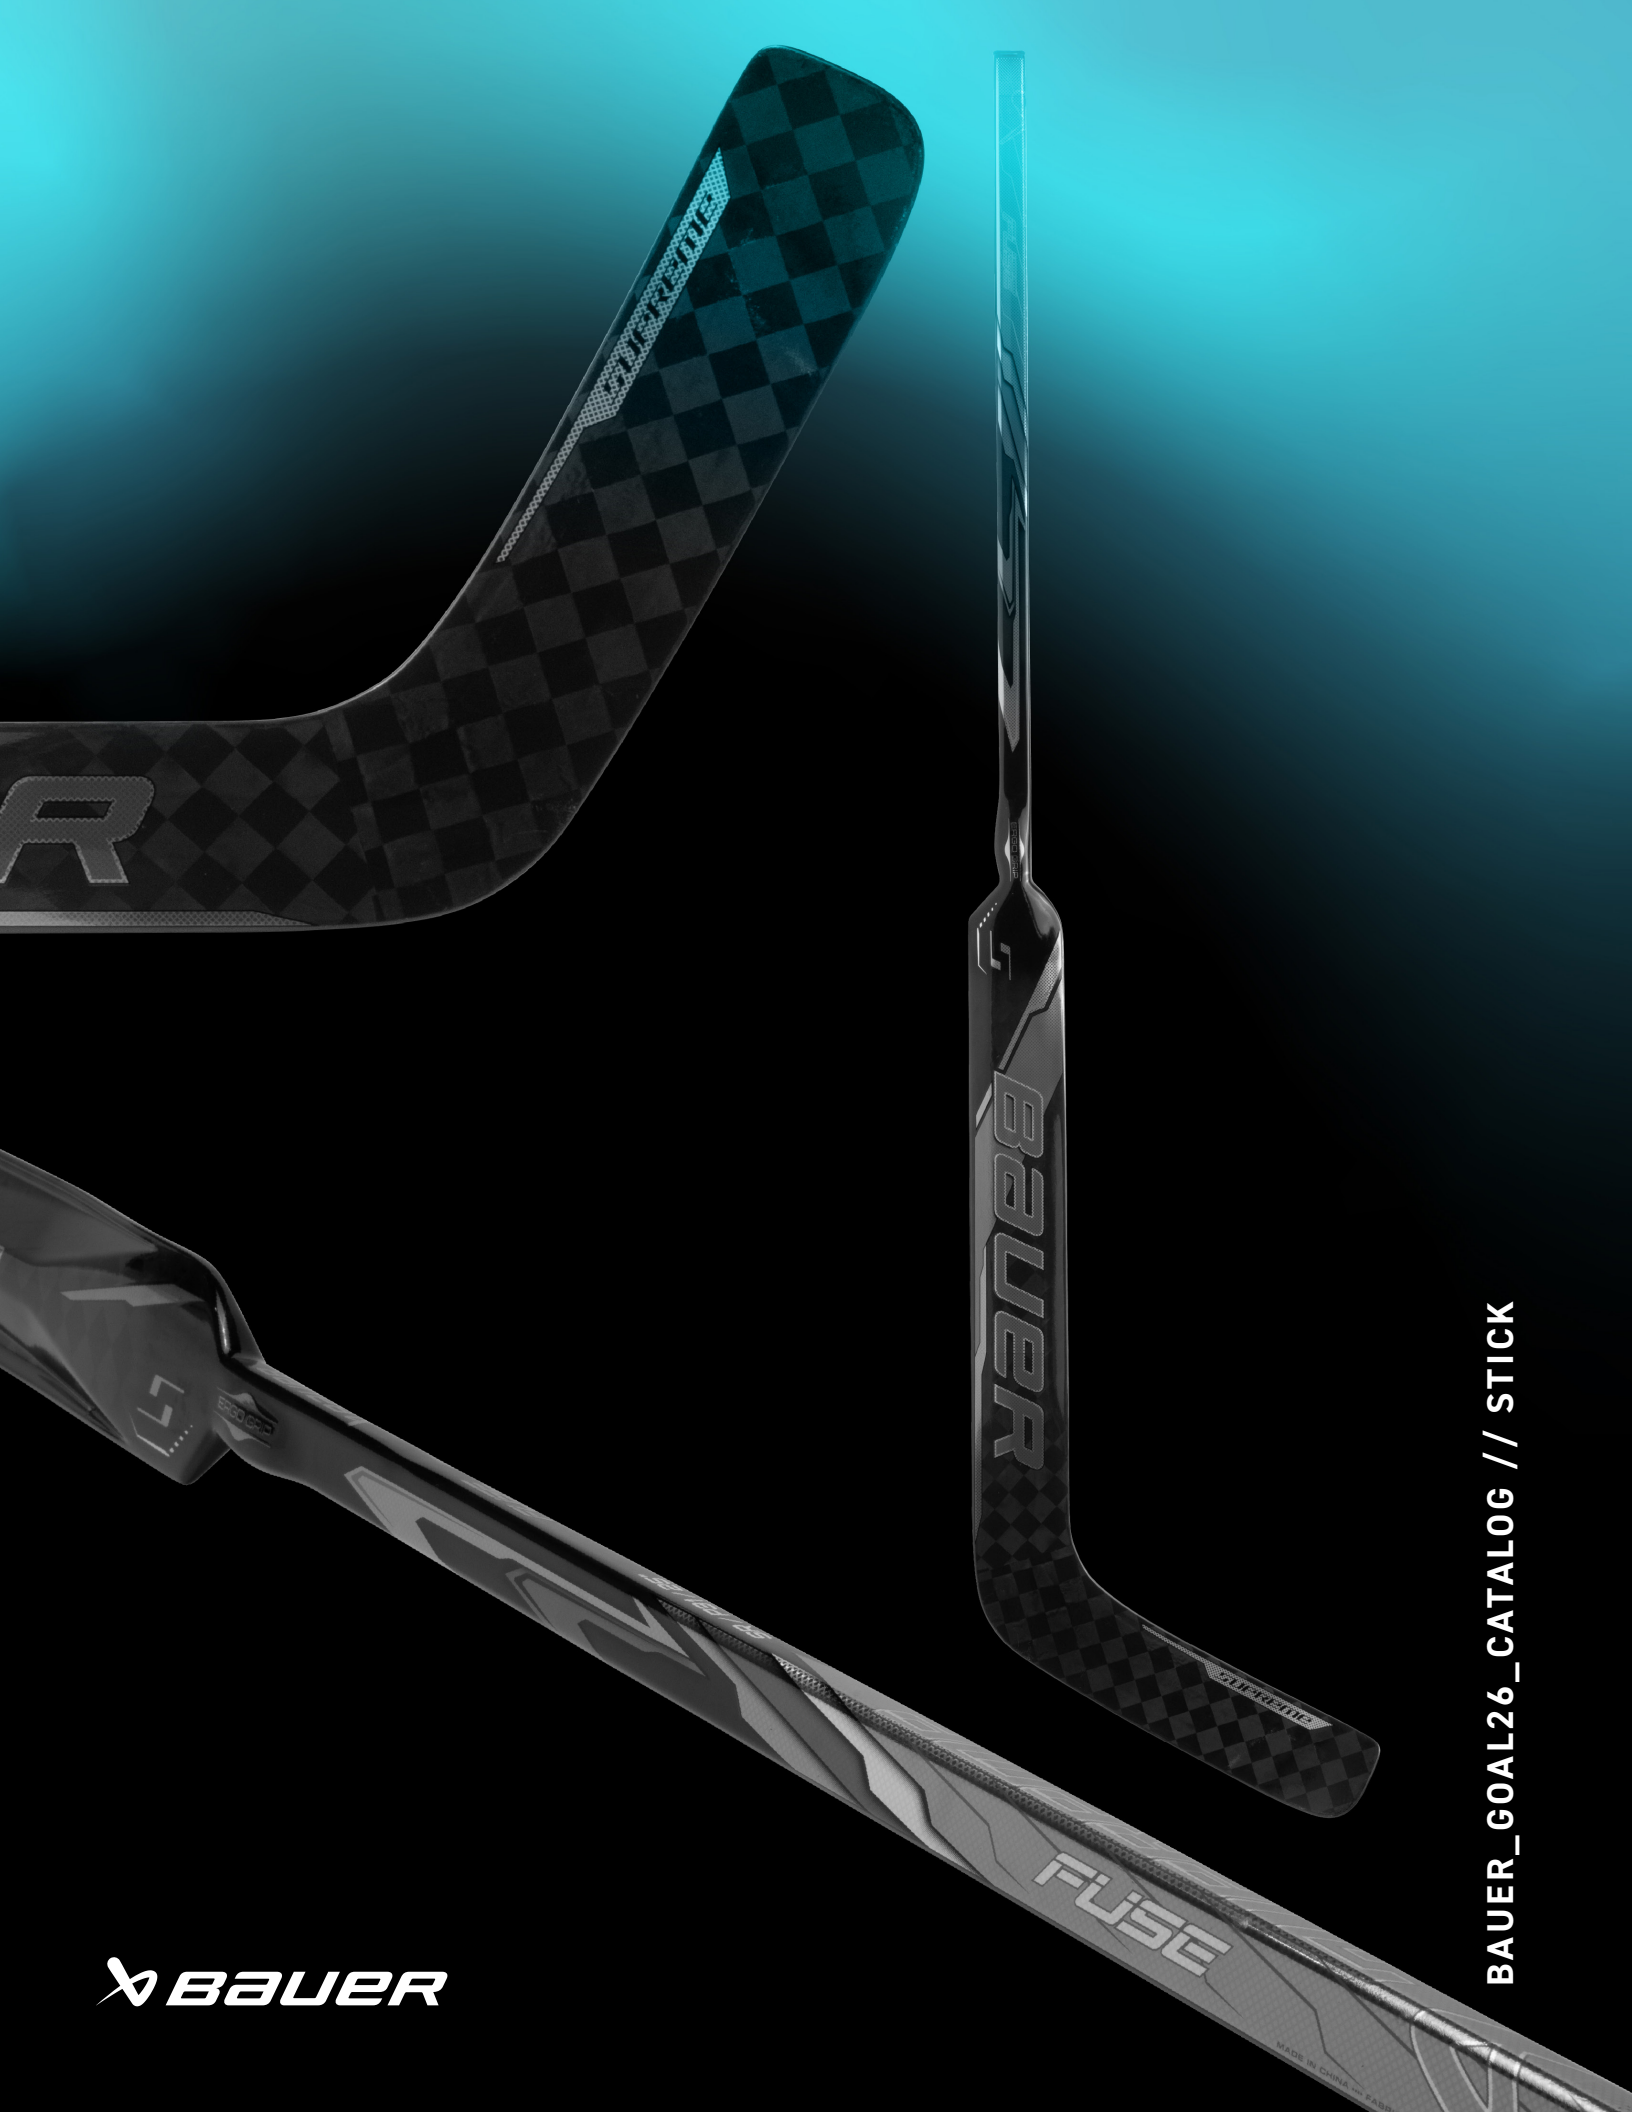

BAUER

BAUER_GOAL26_CATALOG // STICK