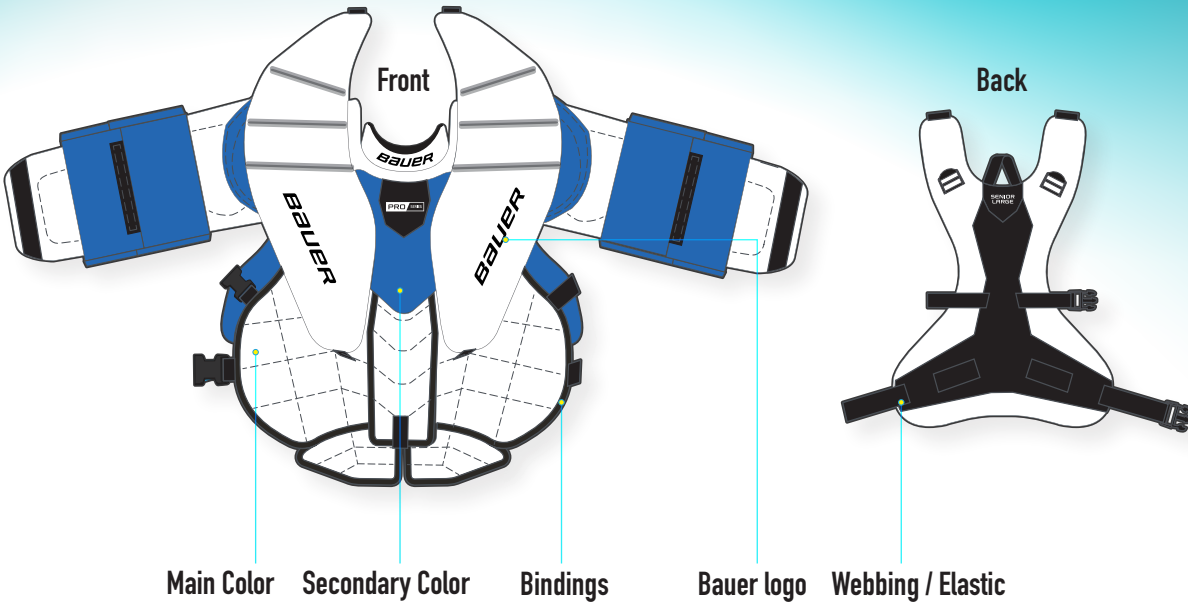

PRO SERIES

COLOR ZONES

COMPONENTS

Main Color
White

Secondary Color
Blue

Bindings
Black

Webbing & Elastic
Black

LOGOS

Bauer Logo
Black

Pro Series Logo
Black

CUSTOMIZABLE AREAS:

	Arizona Red	Aviator Blue	Black	Blue	Brown	Coyote Red	Desert Sand	Ducks Purple	Forest Green	Green Ocean	Ice Blue	Kelly Green	Knights Gold	Light Blue	Maroon	Metallic Gold	Navy	Orange	Purple	Red	Retro Tan	Shadow Blue	Silver	Sport Gold	Teal	Utah Blue	Vegas Grey	Victory Green	White	Yellow
Main	■	■	■	■	■	■	■	■	■	■	■	■	■	■	■	■	■	■	■	■	■	■	■	■	■	■	■	■	■	■
Secondary	■	■	■	■	■	■	■	■	■	■	■	■	■	■	■	■	■	■	■	■	■	■	■	■	■	■	■	■	■	■
Bauer Logo	■	■	■	■	■	■	■	■	■	■	■	■	■	■	■	■	■	■	■	■	■	■	■	■	■	■	■	■	■	■
Pro Series Logo	■	■	■	■	■	■	■	■	■	■	■	■	■	■	■	■	■	■	■	■	■	■	■	■	■	■	■	■	■	■
Binding	■	■	■	■	■	■	■	■	■	■	■	■	■	■	■	■	■	■	■	■	■	■	■	■	■	■	■	■	■	■
Elastic / Velcro / Webbing	■	■	■	■	■	■	■	■	■	■	■	■	■	■	■	■	■	■	■	■	■	■	■	■	■	■	■	■	■	■

SHOULDER FLOATERS

- STOCK FLOATERS
- REINFORCED SHOULDER FLOATERS

ARMS

- SUPREME PRO SERIES ARMS (STOCK)

FOREARM

- STOCK FOREARM BUILD
- REINFORCED FOREARM PROTECTION

BICEPS

- STOCK FOREARM BUILD
- REINFORCED FOREARM PROTECTION

WRIST LENGTH

- STOCK WRIST LENGTH
- ADD 12MM (1/2") TO FOREARM LENGTH - XL ONLY
- ADD 25MM (1") TO FOREARM LENGTH - XL ONLY
- REMOVE 12MM (1/2") FROM FOREARM LENGTH - SMALL ONLY
- REMOVE 25MM (1") FROM FOREARM LENGTH - SMALL ONLY