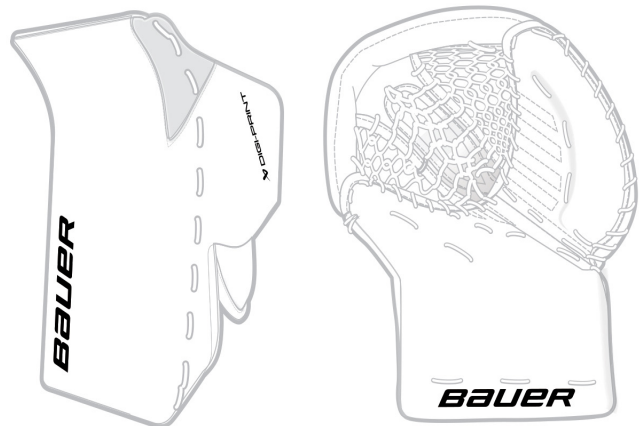

**GLOVE TYPE:**

- REGULAR  
 FULL RIGHT  
 SINGLE T  
 DOUBLE T

**FLYLITE**

**FUSE**

BAUER\_GOAL26\_CATALOG //

2026

BAUER  
HOCKEY  
GOALS