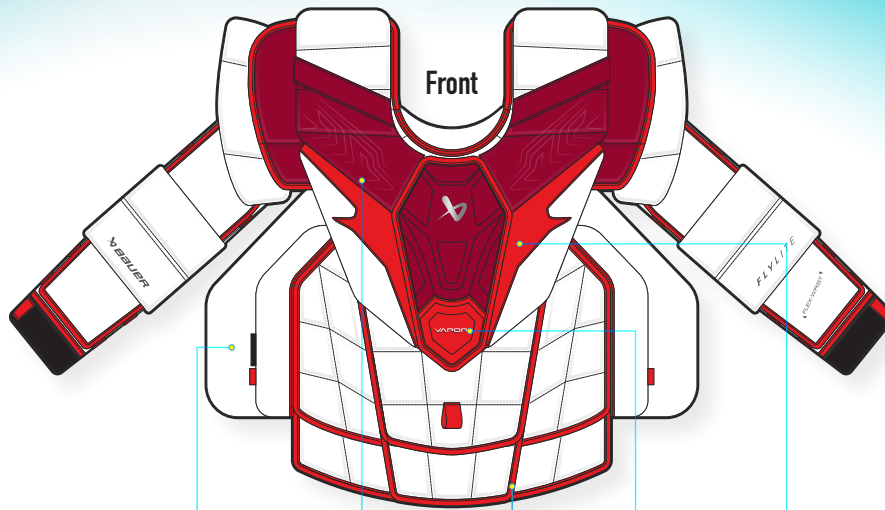

FLYLITE

COLOR ZONES

Main Color Secondary Color Bindings Vapor logo Accent Color