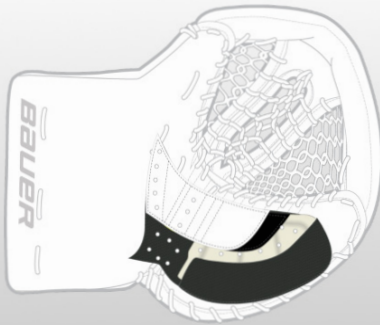

STIFFNESS

GAME READY (STOCK)

PRO PALM + foam backing in palm

PRACTICE PALM (EXTRA STIFF)