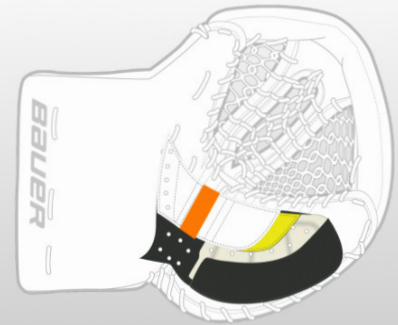

STIFFNESS

GAME READY (STOCK)

PRO PALM + foam backing in palm

PRACTICE PALM (EXTRA STIFF)