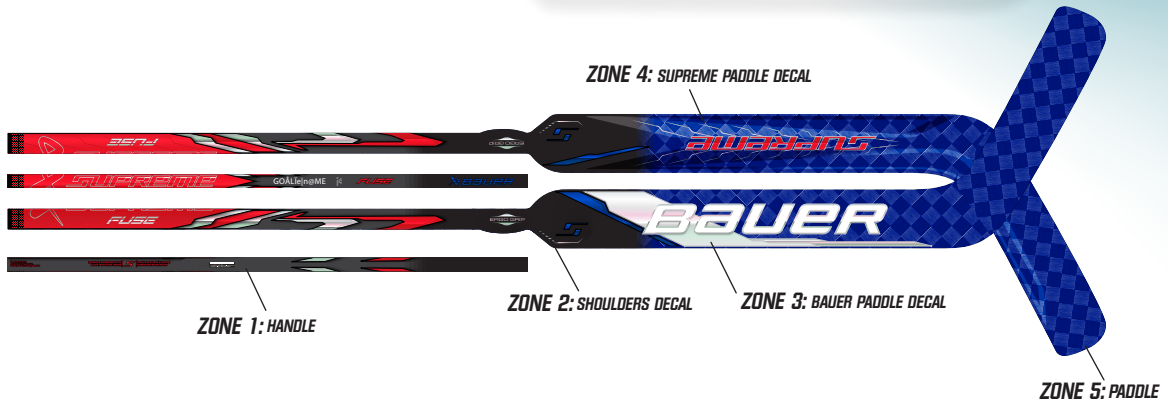

GOALIE STICKS

S26 FUSE GOAL STICK