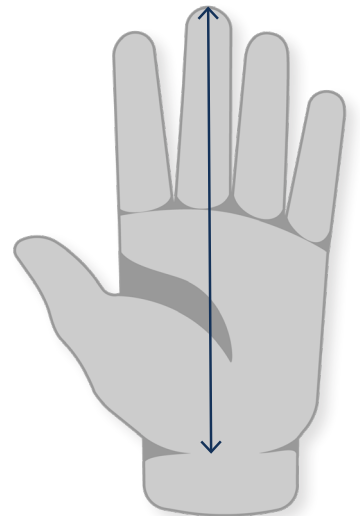

CATCH GLOVES & BLOCKERS

PALM MATERIAL

SUPREME **FLUSE** VAPOR **FLYLITE** VAPOR **2-PIECE [IX]**
PRO-CUSTOM

PRO-CUSTOM
- Thumb pillow can be added

PRO-CUSTOM
- Thumb pillow can be removed

»» **General sizing:** STOCK SENIOR INTERMEDIATE XL

DETAILED SIZING: Catch Glove & Blocker

TIP: Measure the distance from the middle finger tip to the bottom of your palm. This works for both catch glove and blocker.

CATCH GLOVE

	SENIOR	INTERMEDIATE	JUNIOR	YOUTH
HAND SIZE (IN)	7" - 8.5"	6" - 7"	5.5" - 6.5"	4.5" - 5.5"
HAND SIZE (CM)	18 - 21.5	15 - 18	14 - 16.5	11.5 - 14
HAND SIZE (IN)	7.5" - 8"	7" - 7.5"		
HAND SIZE (CM)	19 - 20.5	18 - 19		
	REG	INT		

BLOCKER

	SENIOR	INTERMEDIATE	JUNIOR	YOUTH
HAND SIZE (IN)	7" - 8.5"	6" - 7"	5.5" - 6.5"	4.5" - 5.5"
HAND SIZE (CM)	18 - 21.5	15 - 18	14 - 16.5	11.5 - 14
HAND SIZE (IN)	8" - 8.5"	7.5" - 8"	7" - 7.5"	
HAND SIZE (CM)	20.5 - 21.5	19 - 20.5	18 - 19	
	XL	REG	INT