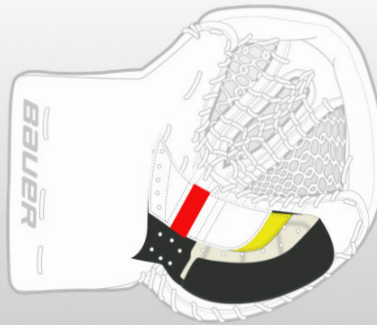

STIFFNESS

GAME READY (STOCK)

PRO PALM + foam backing in palm

PRACTICE PALM (EXTRA STIFF)