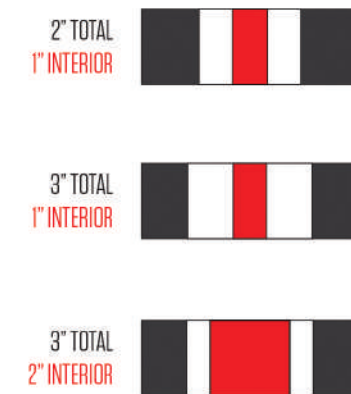

Visit our customizer and build your own: <http://www.warrior.com/CustomHockeyPants>

PANT SHELL SIZING CHART

	SMALL/PETIT	MEDIUM/MOYEN	LARGE/GRAND	X-LARGE/T-GRAND
SR	H: 5'4" - 5'9" / 163CM - 175CM W: 30" - 32" / 76CM - 81CM	H: 5'6" - 6'0" / 168CM - 183CM W: 32" - 34" / 81CM - 86CM	H: 5'9" - 6'2" / 175CM - 188CM W: 34" - 36" / 86CM - 91CM	H: 6'0"+ / 183CM + W: 36" - 38" / 91CM - 97CM
JR	H: 4'3" - 4'8" / 152CM - 165CM W: 22" - 24" / 56CM - 61CM	H: 4'6" - 5'1" / 152CM - 165CM W: 24" - 26" / 61CM - 66CM	H: 5'0" - 5'5" / 152CM - 165CM W: 26" - 28" / 66CM - 71CM	H: 5'4" - 5'9" / 163CM - 175CM W: 28" - 30" / 71CM - 76CM
YT	H: 3'4" - 3'7" / 102CM - 110CM W: 20" - 21" / 51CM - 53CM	H: 3'7" - 4'0" / 110CM - 122CM W: 21" - 22" / 53CM - 56CM	H: 4'0" - 4'4" / 122CM - 132CM W: 22" - 23" / 56CM - 58CM	

WARRIOR CUSTOM STOCK PANT SHELL COLOR ZONES

SINGLE STRIPE

SINGLE STRIPE OPTIONS

DOUBLE STRIPE

DOUBLE STRIPE OPTIONS

SHELL COLORS

STRIPE COLORS

BK (Black), WH (White), NV (Navy), DRL (Dark Royal), LRL (Light Royal), RD (Red), OR (Orange), SG (Sport Gold), VG (Vegas Gold), FG (Forest Green), KG (Kelly Green), DG (Dark Green), PU (Purple), MR (Maroon), PHX (Phoenix), BR (Brown), CAR (Carolina Blue), GR (Grey), SL (Silver), CR (Cream)