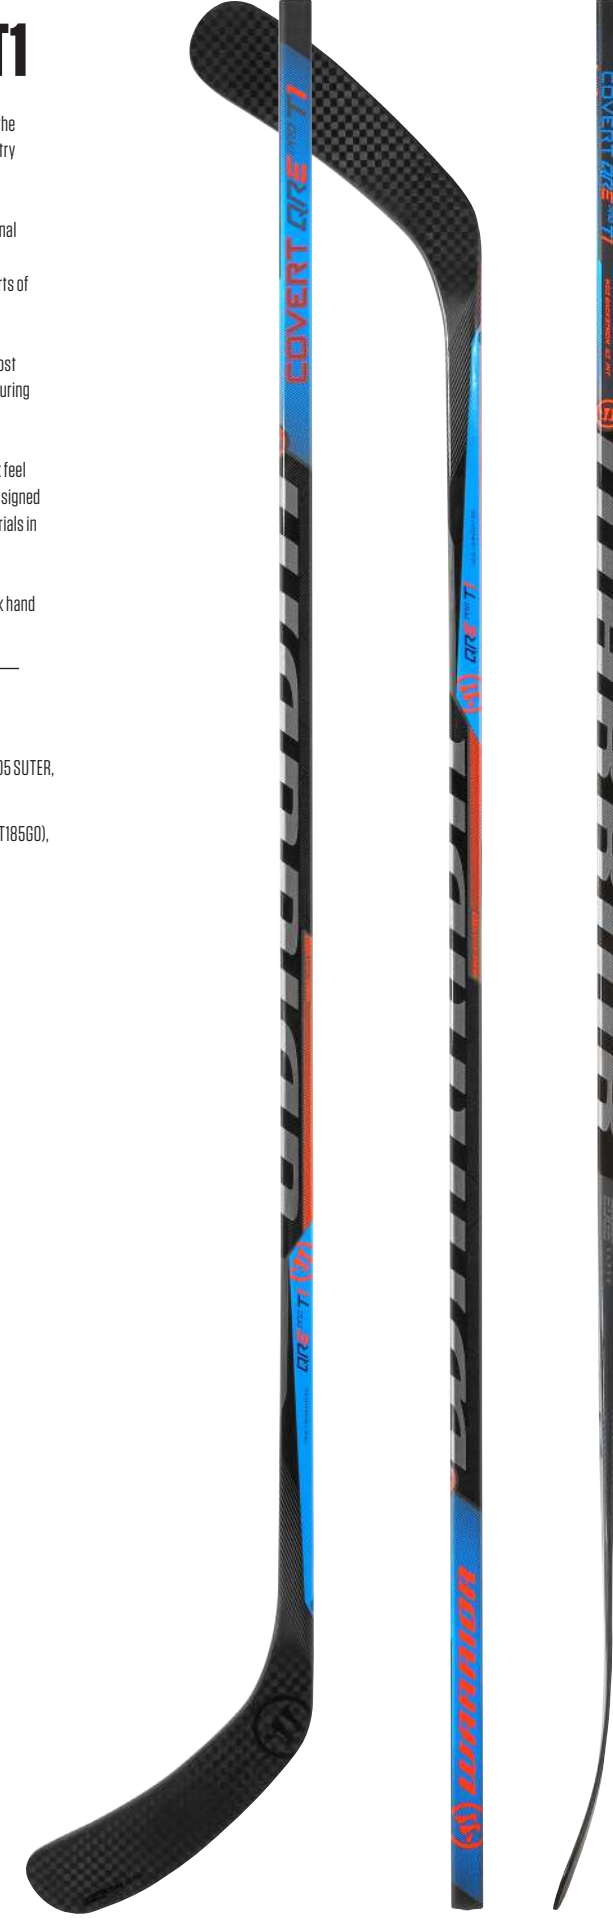

INTERMEDIATE

QRE PRO T1 GRIP
PATTERNS: W03 BACKSTROM, W28 GALLAGHER, W88 DRAISAITL
FLEX: 70 (QRE170G0), 63 (QRE163G0), 55 (QRE155G0)