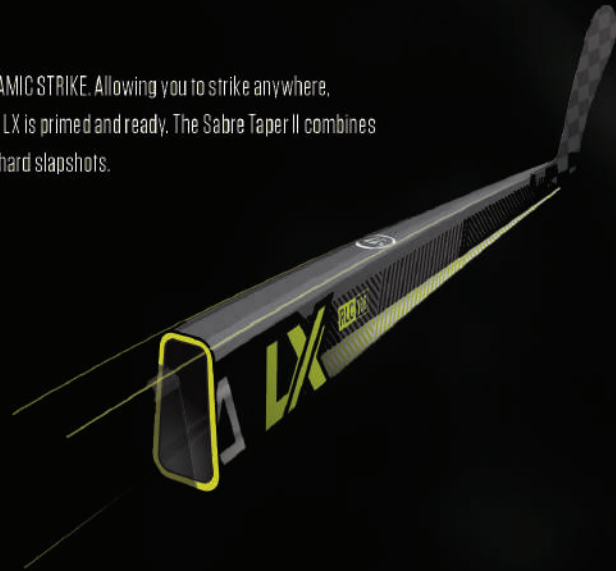

LX STICK TECHNOLOGY

ALPHA LX PRO

DYNAMIC STRIKE

The new ALPHA LX line of sticks builds on 20 years of research and know-how to deliver DYNAMIC STRIKE. Allowing you to strike anywhere, anytime. Whether taking hard shots from the blue line or puck handling in tight situations the LX is primed and ready. The Sabre Taper II combines low kick with a stable powerful release, that is just as explosive for quick wrists as it is for hard slapshots.

SABRE TAPER II

SABRE TAPER II

Our exclusive taper design that combines low kick response with a stable powerful release. This easy to load design provides a quick release and more accurate shots.

FUELCORE ULTRA