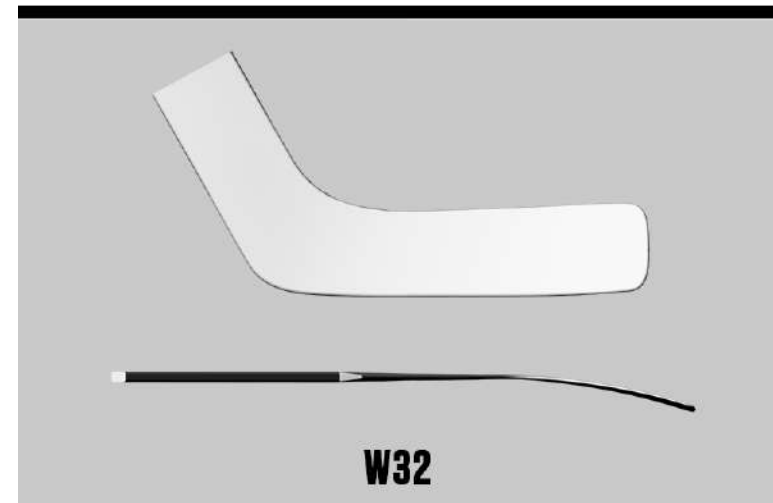

NEW MINIMUS GEOMETRY

R/M1 BLADE PATTERN CHART

W32

W33

RITUAL M1 PRO+

- Extremely lightweight goal stick
- Minimus construction for low kick point & quick release
- Minimus Carbon G1400
- SlideGrip Technology
- HiFused Construction – Super light balanced feel
- Impact Fiber Layer – Enhanced shaft durability
- Matte finish