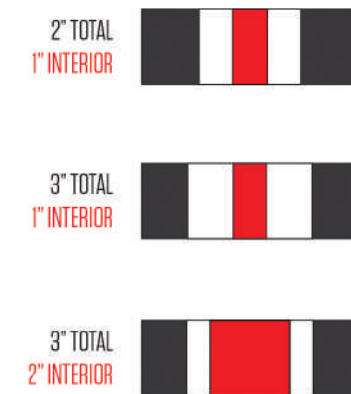

Visit our customizer and build your own: <http://www.warrior.com/CustomHockeyPants>

PANT SHELL SIZING CHART

	SMALL/PETIT	MEDIUM/MOYEN	LARGE/GRAND	X-LARGE/T-GRAND
SR	H: 5'4" - 5'9" / 163CM - 175CM W: 30" - 32" / 76CM - 81CM	H: 5'6" - 6'0" / 168CM - 183CM W: 32" - 34" / 81CM - 86CM	H: 5'9" - 6'2" / 175CM - 188CM W: 34" - 36" / 86CM - 91CM	H: 6'0" + / 183CM + W: 36" - 38" / 91CM - 97CM
JR	H: 4'3" - 4'8" / 152CM - 165CM W: 22" - 24" / 56CM - 61CM	H: 4'6" - 5'1" / 152CM - 165CM W: 24" - 26" / 61CM - 66CM	H: 5'0" - 5'5" / 152CM - 165CM W: 26" - 28" / 66CM - 71CM	H: 5'4" - 5'9" / 163CM - 175CM W: 28" - 30" / 71CM - 76CM
YT	H: 3'4" - 3'7" / 102CM - 110CM W: 20" - 21" / 51CM - 53CM	H: 3'7" - 4'0" / 110CM - 122CM W: 21" - 22" / 53CM - 56CM	H: 4'0" - 4'4" / 122CM - 132CM W: 22" - 23" / 56CM - 58CM	

WARRIOR CUSTOM STOCK PANT SHELL COLOR ZONES

SINGLE STRIPE

SINGLE STRIPE OPTIONS

DOUBLE STRIPE

DOUBLE STRIPE OPTIONS

SHELL COLORS

STRIPE COLORS

BK (Black), WH (White), NV (Navy), DRL (Dark Royal), LRL (Light Royal), RD (Red), OR (Orange), SG (Sport Gold), VG (Vegas Gold), FG (Forest Green), KG (Kelly Green), DG (Dark Green), PU (Purple), MR (Maroon), PHX (Phoenix), BR (Brown), CAR (Carolina Blue), GR (Grey), SL (Silver), CR (Cream)