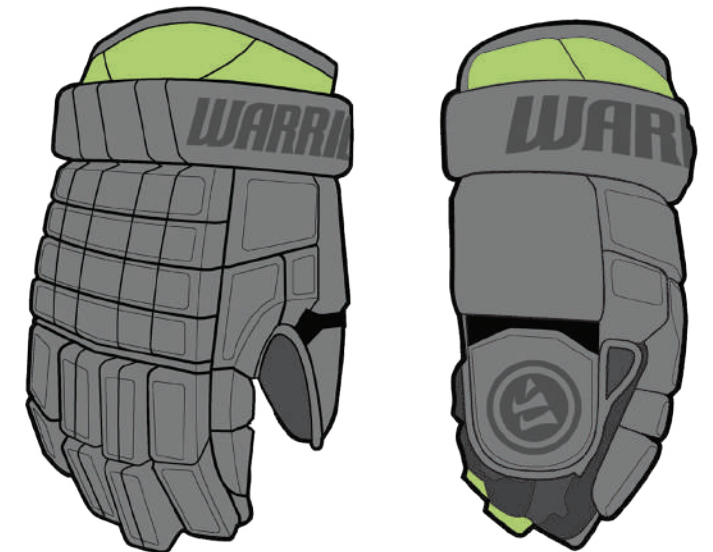

ZONE 4 UPPER CUFF ROLL

ZONES 1, 2, 3, 4 BK WH NV DRL LRL RD OR SG FG KG MR BINDING BK WH NV LRL RD SG MR

LOGOS / BRANDING BK WH NV DRL LRL RD OR SG FG KG MR GR CAR PHX PU YL TL NG VG BR PK

BK (Black), WH (White), NV (Navy), DRL (Dark Royal), LRL (Light Royal), RD (Red), OR (Orange), SG (Sport Gold), FG (Forest Green), KG (Kelly Green), MR (Maroon), GR (Grey), CAR (Carolina Blue), PHX (Phoenix), PU (Purple), YL (Yellow), TL (Teal), NG (Neon Green), VG (Vegas Gold), BR (Brown), PK (Pink)

GLOVES

GLOVES