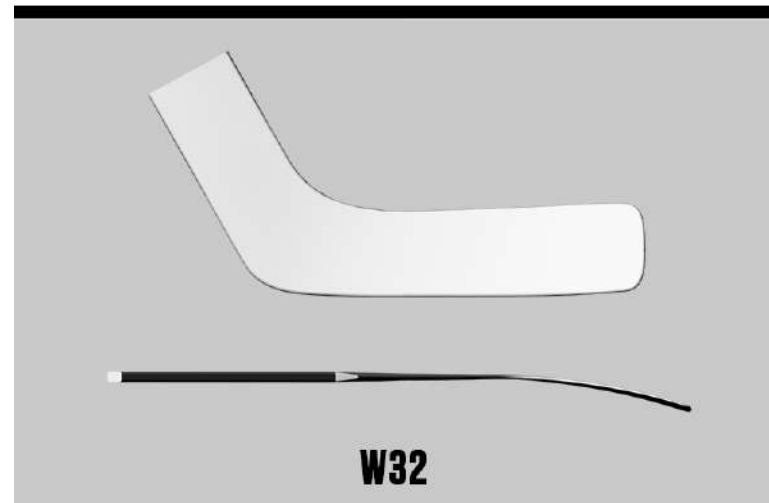

NEW MINIMUS GEOMETRY

R/M1 BLADE PATTERN CHART

W32

W33

RITUAL M1 PRO+

- Extremely lightweight goal stick
- Minimus construction for low kick point & quick release
- Minimus Carbon G1400
- SlideGrip Technology
- HiFused Construction – Super light balanced feel
- Impact Fiber Layer – Enhanced shaft durability
- Matte finish