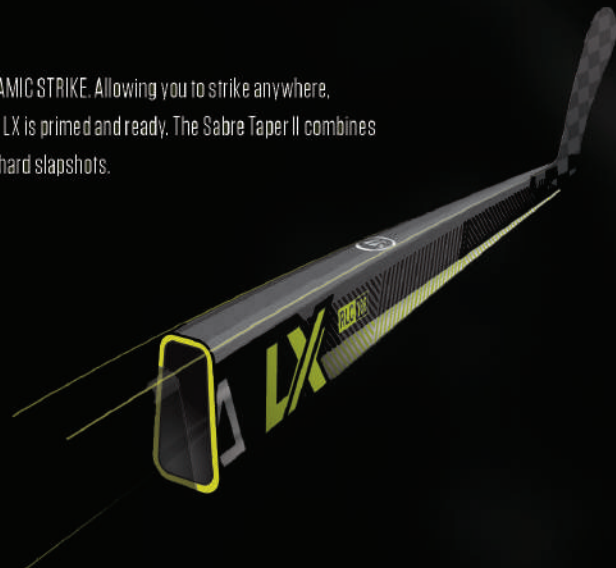

LX STICK TECHNOLOGY

ALPHA LX PRO

DYNAMIC STRIKE

The new ALPHA LX line of sticks builds on 20 years of research and know-how to deliver DYNAMIC STRIKE. Allowing you to strike anywhere, anytime. Whether taking hard shots from the blue line or puck handling in tight situations the LX is primed and ready. The Sabre Taper II combines low kick with a stable powerful release, that is just as explosive for quick wrists as it is for hard slapshots.

SABRE TAPER II

SABRE TAPER II

Our exclusive taper design that combines low kick response with a stable powerful release. This easy to load design provides a quick release and more accurate shots.

FUELCORE ULTRA