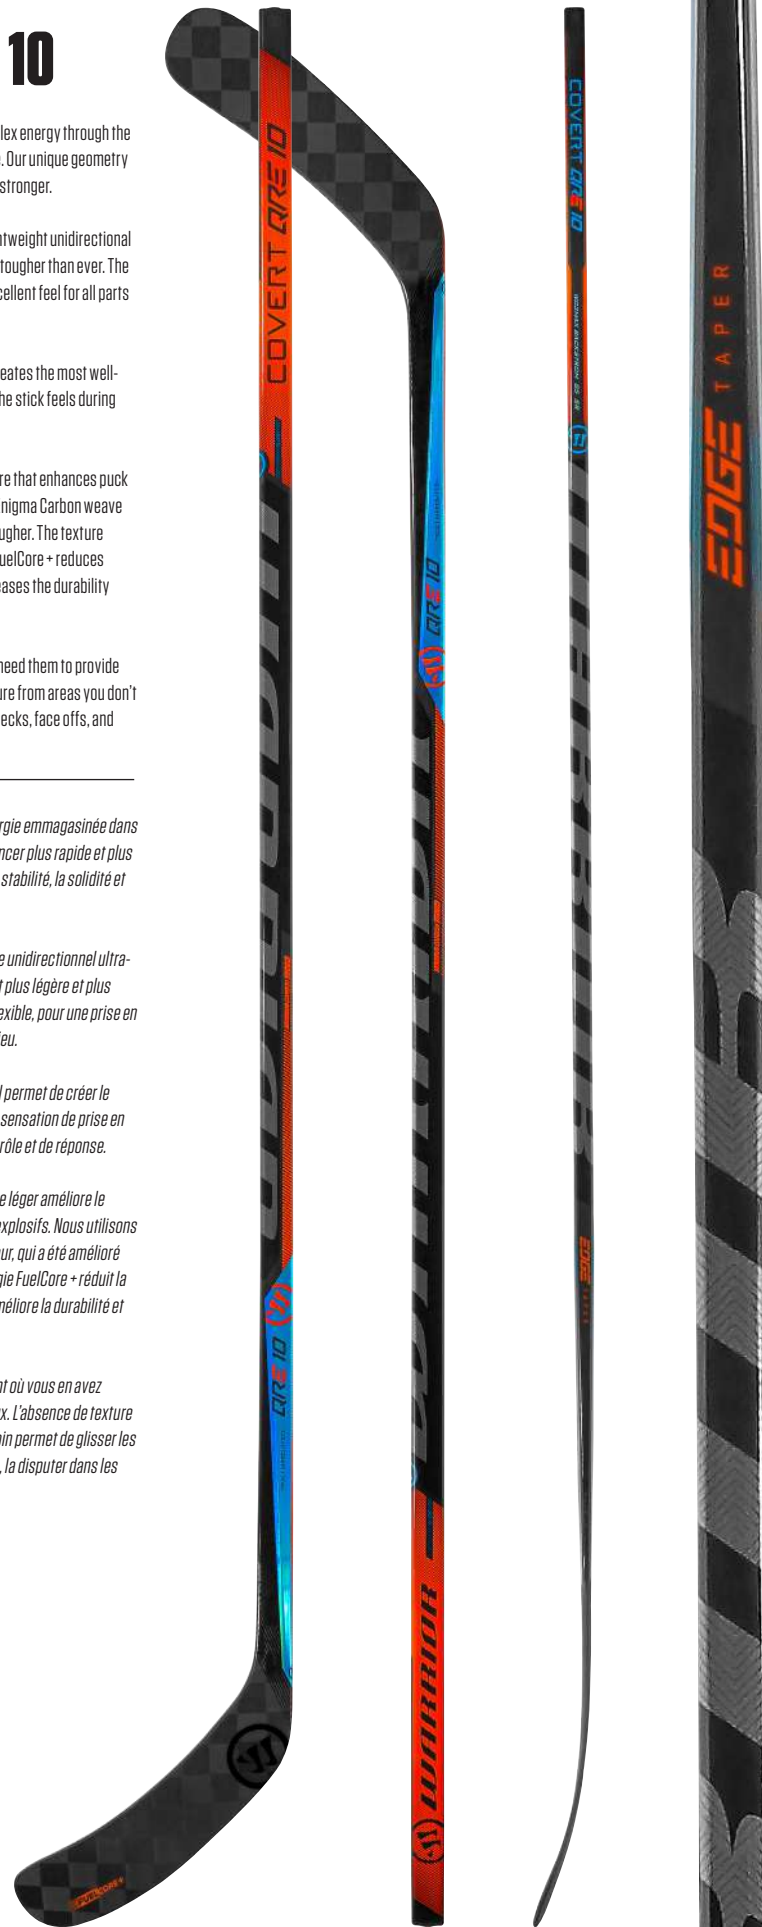

EDGE TAPER | Le profil angulé transfère l'énergie emmagasinée dans la flexion jusqu'au bout du manche pour un lancer plus rapide et plus puissant. Notre géométrie unique améliore la stabilité, la solidité et la réponse.

MINIMUS CARBON 15000 | Design de carbone unidirectionnel ultra-léger, à haute résistance. La tige du QRE 10 est plus légère et plus solide que jamais, faite de matériel léger et flexible, pour une prise en main imbattable dans toutes les facettes du jeu.

SHADOW FEEL | La construction Shadow Feel permet de créer le bâton le mieux balancé qui soit et améliore la sensation de prise en main durant le jeu, vous donnant plus de contrôle et de réponse.

FUELCORE+ | Le coeur de la lame en polymère léger améliore le contrôle de la rondelle et déclenche des tirs explosifs. Nous utilisons maintenant la fibre 25K Enigma autour du coeur, qui a été amélioré pour encore plus de robustesse. La technologie FuelCore+ réduit la dégradation des matériaux dans la lame et améliore la durabilité et la prise en main.

SLIDE GRIP | Des zones texturées uniquement où vous en avez besoin, pour une prise et un contrôle optimaux. L'absence de texture dans les surfaces où vous n'en avez pas besoin permet de glisser les mains rapidement pour harponner la rondelle, la disputer dans les coins et gagner les mises au jeu.