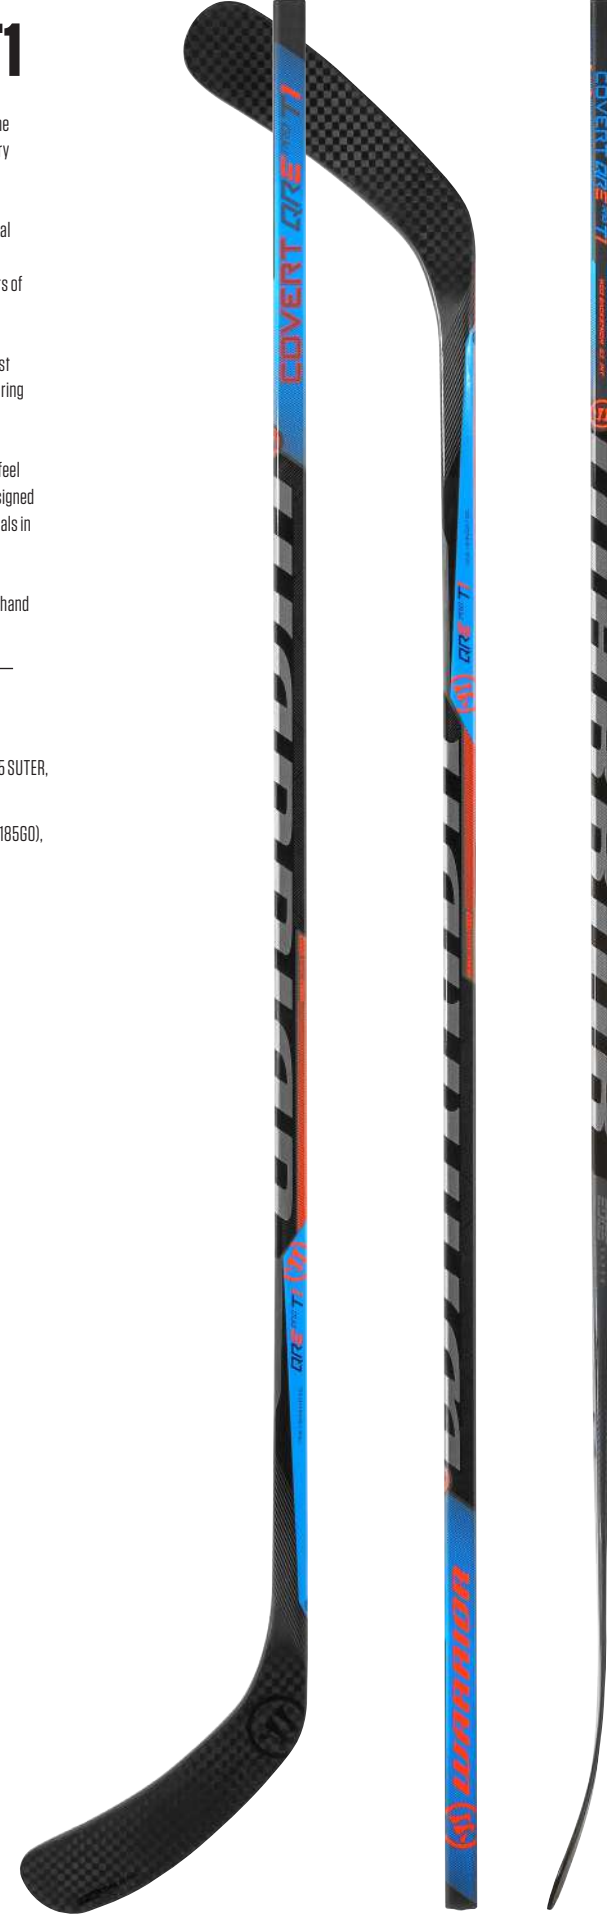

INTERMEDIATE

QRE PRO T1 GRIP
PATTERNS: W03 BACKSTROM, W28 GALLAGHER, W88 DRAISAITL
FLEX: 70(QRE170G0), 63(QRE163G0), 55 (QRE155G0)