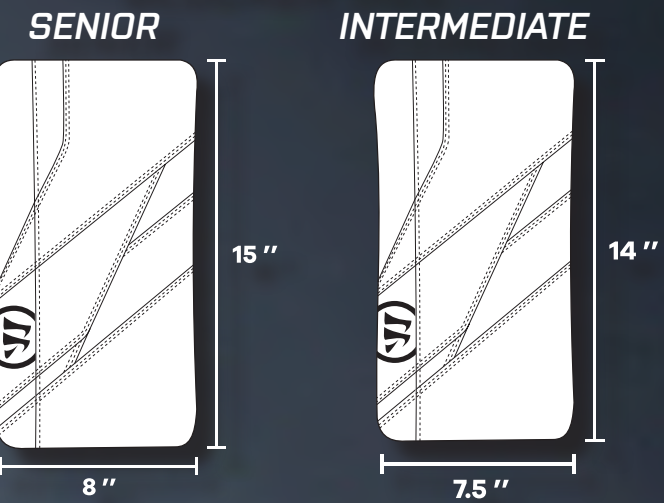

R\G7 RTL

TRAPPER CUSTOMIZATION OPTIONS

WARRIOR

R\G7 BLOCKER CUSTOMIZATION OPTIONS

BLOCKER SIZE