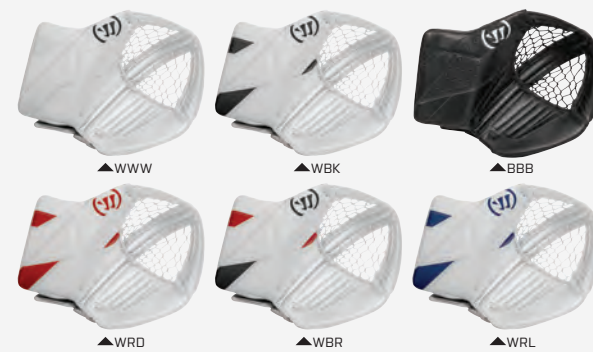

- Dimensions extend at the thumb to enhance a wider catching shape
- Index to mid-thumb closure
- New cuff design enhances wrist mobility
- Removable liner in 75 degree finger positioning
- HyperComp reinforced core
- Single Tee pocket with AxyFlex Tee
- CoverEDGE+ Design

STYLE CODES | COLORS | SIZES

G7RT4	WWW (WHITE/WHITE/WHITE)	SR
G7RTF4	WBK (WHITE/BLACK)	
	BBB (BLACK/BLACK/BLACK)	
	WRD (WHITE/RED)	
	WBR (WHITE/BLACK/RED)	
	WRL (WHITE/ROYAL)	

BOOKING ONLY