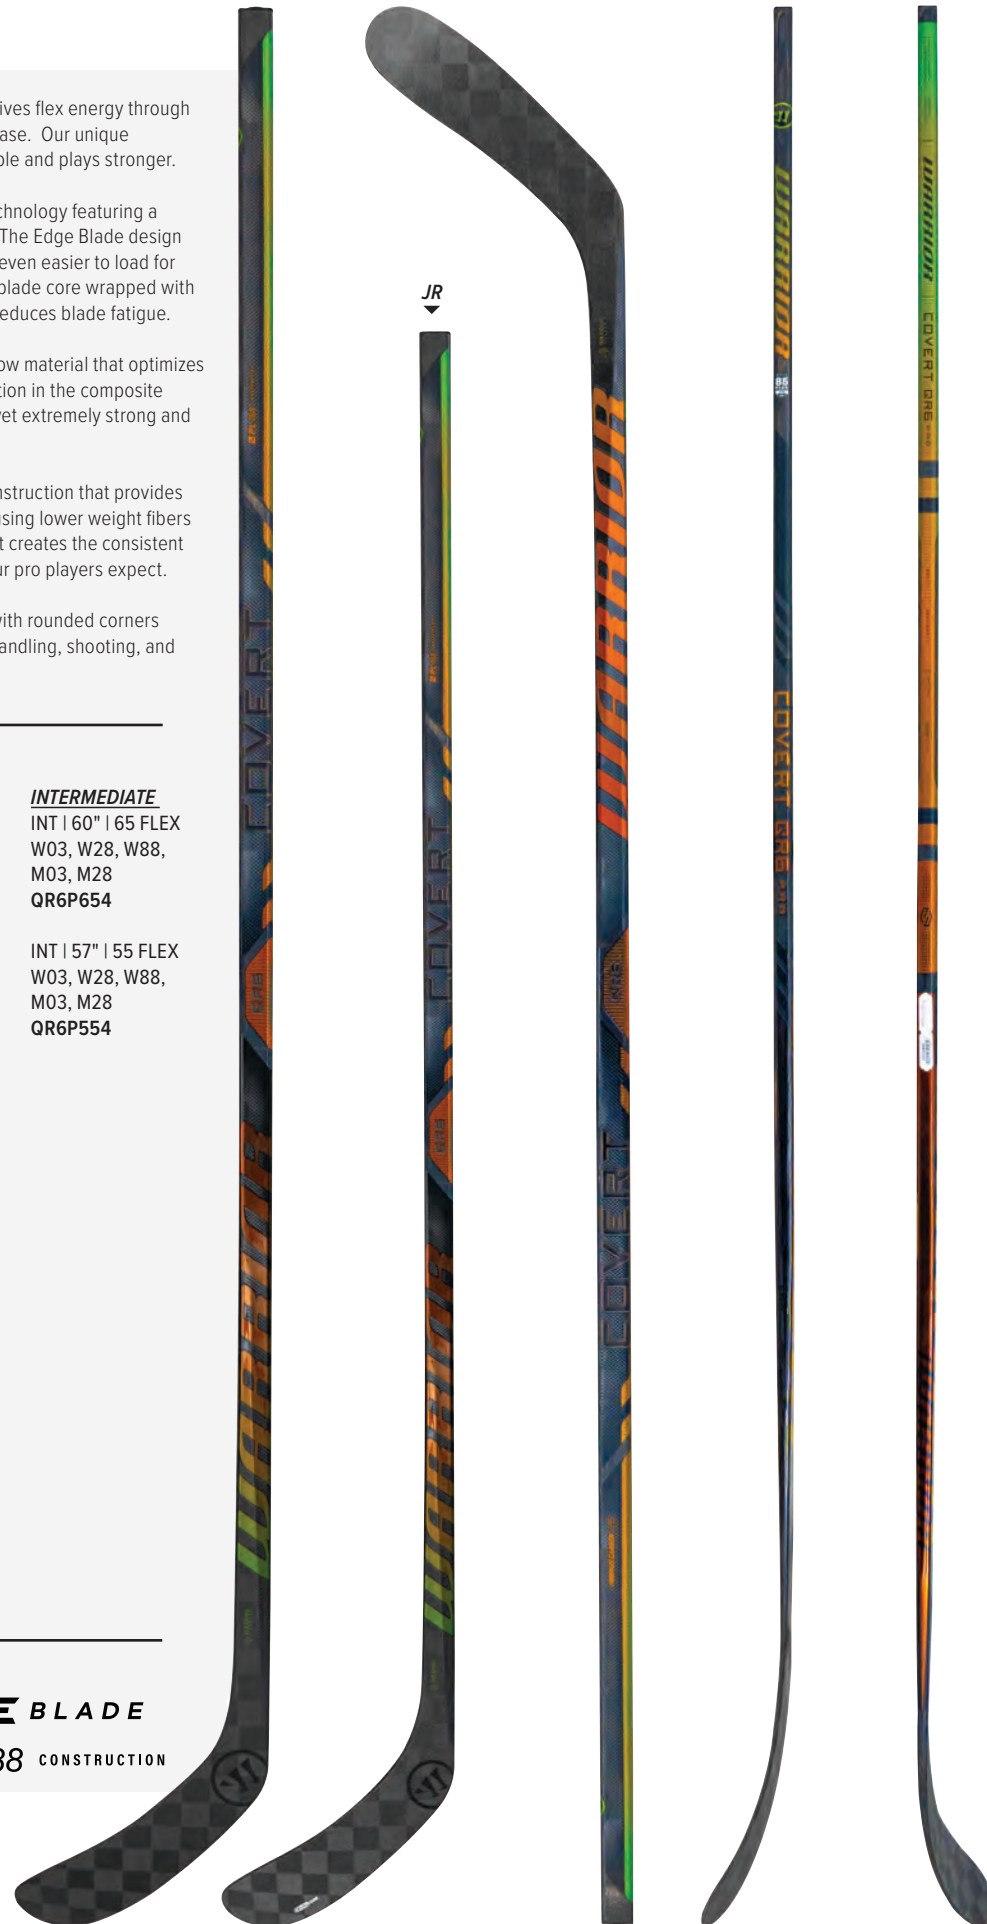

MINIMUS CARBON 25 | A flat spread-tow material that optimizes strength by reducing fiber crimp and deformation in the composite layering. The custom weave is thin and light, yet extremely strong and resistant to damage.

P. L. 188 | A completely re-engineered construction that provides improved durability and weight reduction by using lower weight fibers and thermoplastic-toughened epoxy resin that creates the consistent level of balance, weight, and durability that our pro players expect.

D. G. SHAFT SHAPE | Flat side walls with rounded corners provides consistent feel and control for stickhandling, shooting, and passing.

OFFERINGS

<u>SENIOR LONG</u>	<u>SENIOR</u>	<u>INTERMEDIATE</u>
SR | 63" | 95 FLEX W03, W28, W88 QR6PL954	SR | 60" | 95 FLEX W03, W28, W88, M03, M28 QR6P954	INT | 60" | 65 FLEX W03, W28, W88, M03, M28 QR6P654
SR | 63" | 85 FLEX W03, W28, W88 QR6PL854	SR | 60" | 85 FLEX W03, W28, W88, M03, M28 QR6P854	INT | 57" | 55 FLEX W03, W28, W88, M03, M28 QR6P554
SR | 63" | 75 FLEX W03, W28, W88 QR6PL754	SR | 60" | 75 FLEX W03, W28, W88, M03, M28, M88 QR6P754	
	SR | 60" | 70 FLEX W03, W28, W88, M03, M28 QR6P704	
<u>JUNIOR</u>	<u>YOUTH</u>	
JR | 54" | 50 FLEX W03, W28, W88 QR6P504	YTH | 47" | 20 FLEX W03 QR6P204	
JR | 52" | 40 FLEX W03, W28, W88 QR6P404		
JR | 49" | 30 FLEX W03, W28, W88 QR6P304		

CORE TECHNOLOGY