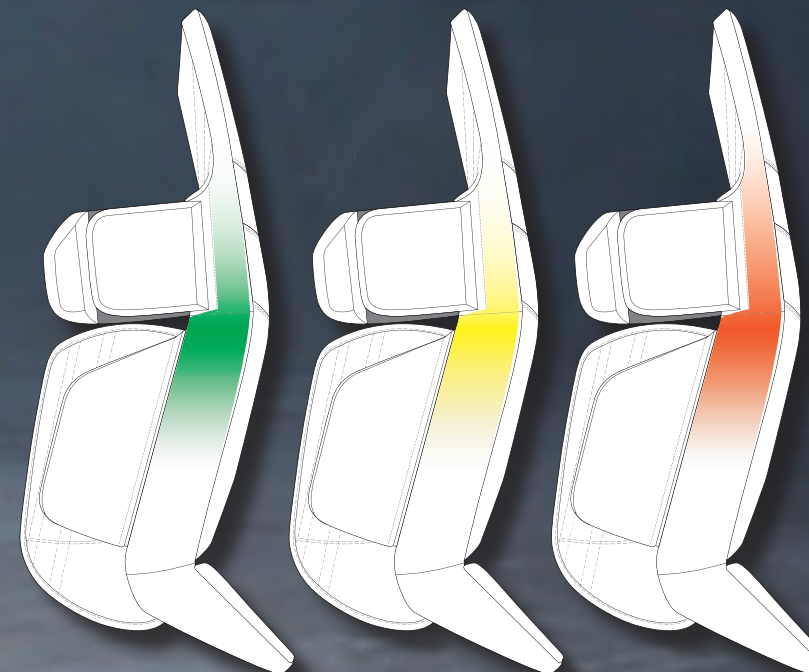

BELOW KNEE STIFFNESS