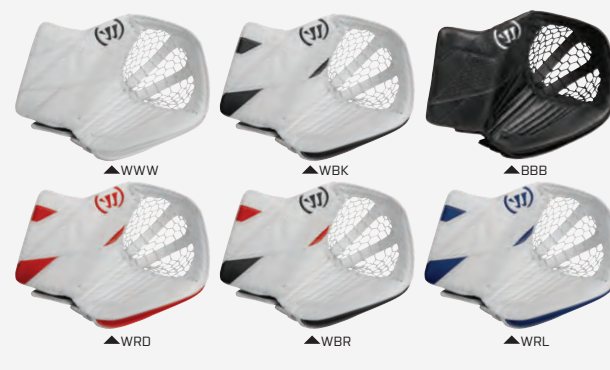

- Dimensions extend at the fingers to enhance a longer catching shape
- Index to low-thumb closure and new cuff design enhances wrist mobility
- New cuff design enhances wrist mobility
- 75 degree sewn in finger positioning
- CoverEDGE+ design
- HyperComp reinforced core
- Double Tee pocket with AxyFlex Tee