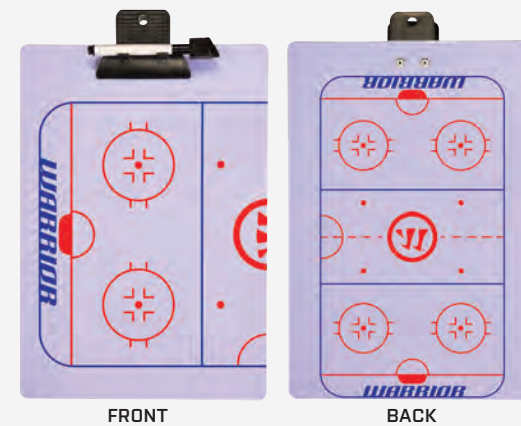

COACHES CLIP BOARD

- Game strategy dry erase board: Front - Red line to the boards; Back: Full length ice
- Marker with eraser included
- Clip to hold papers

STYLE CODES | SIZES | COLORS
WHCCB9 OSZ WH (WHITE)