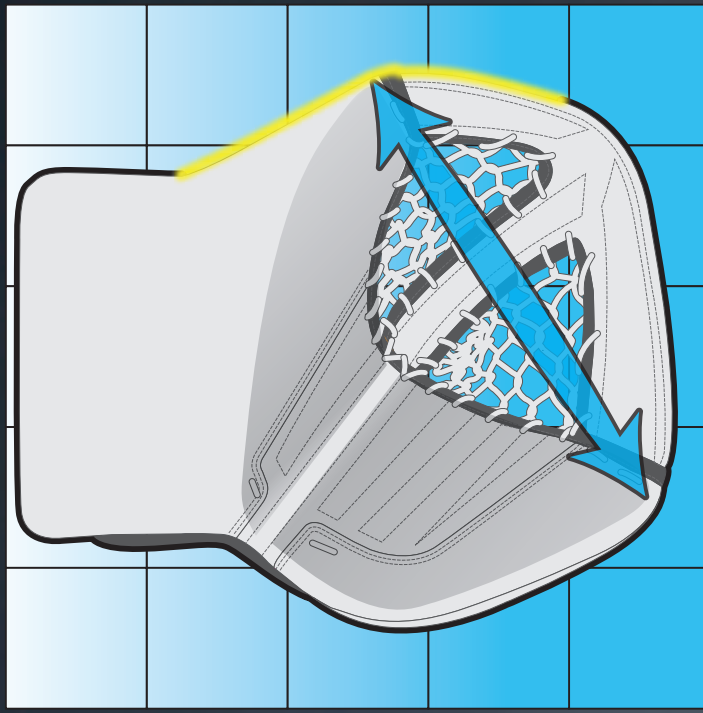

TRAPPER COMPARISON

R\G7^{RTL}