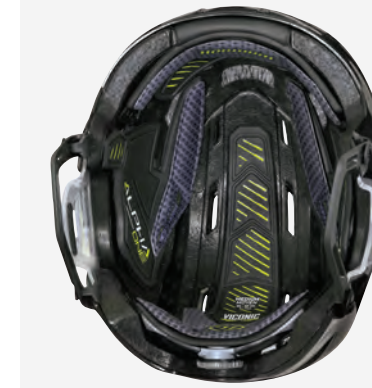

ALPHA ONE HELMET LINER

ALPHA ONE HELMET LINER:
STYLE: AOHL9
BK (BLACK)
SIZES: OSZ