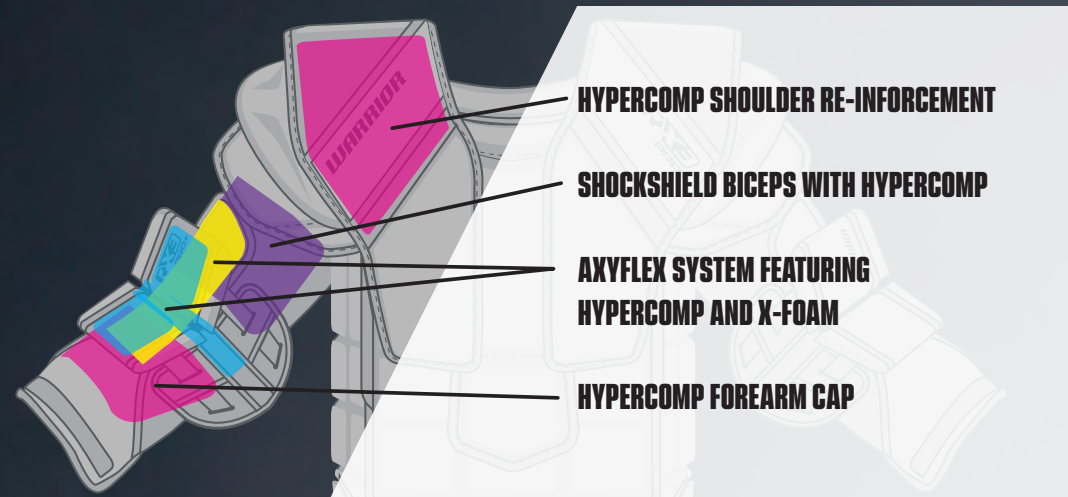

RITUAL X4 CHEST & ARM TECHNOLOGY