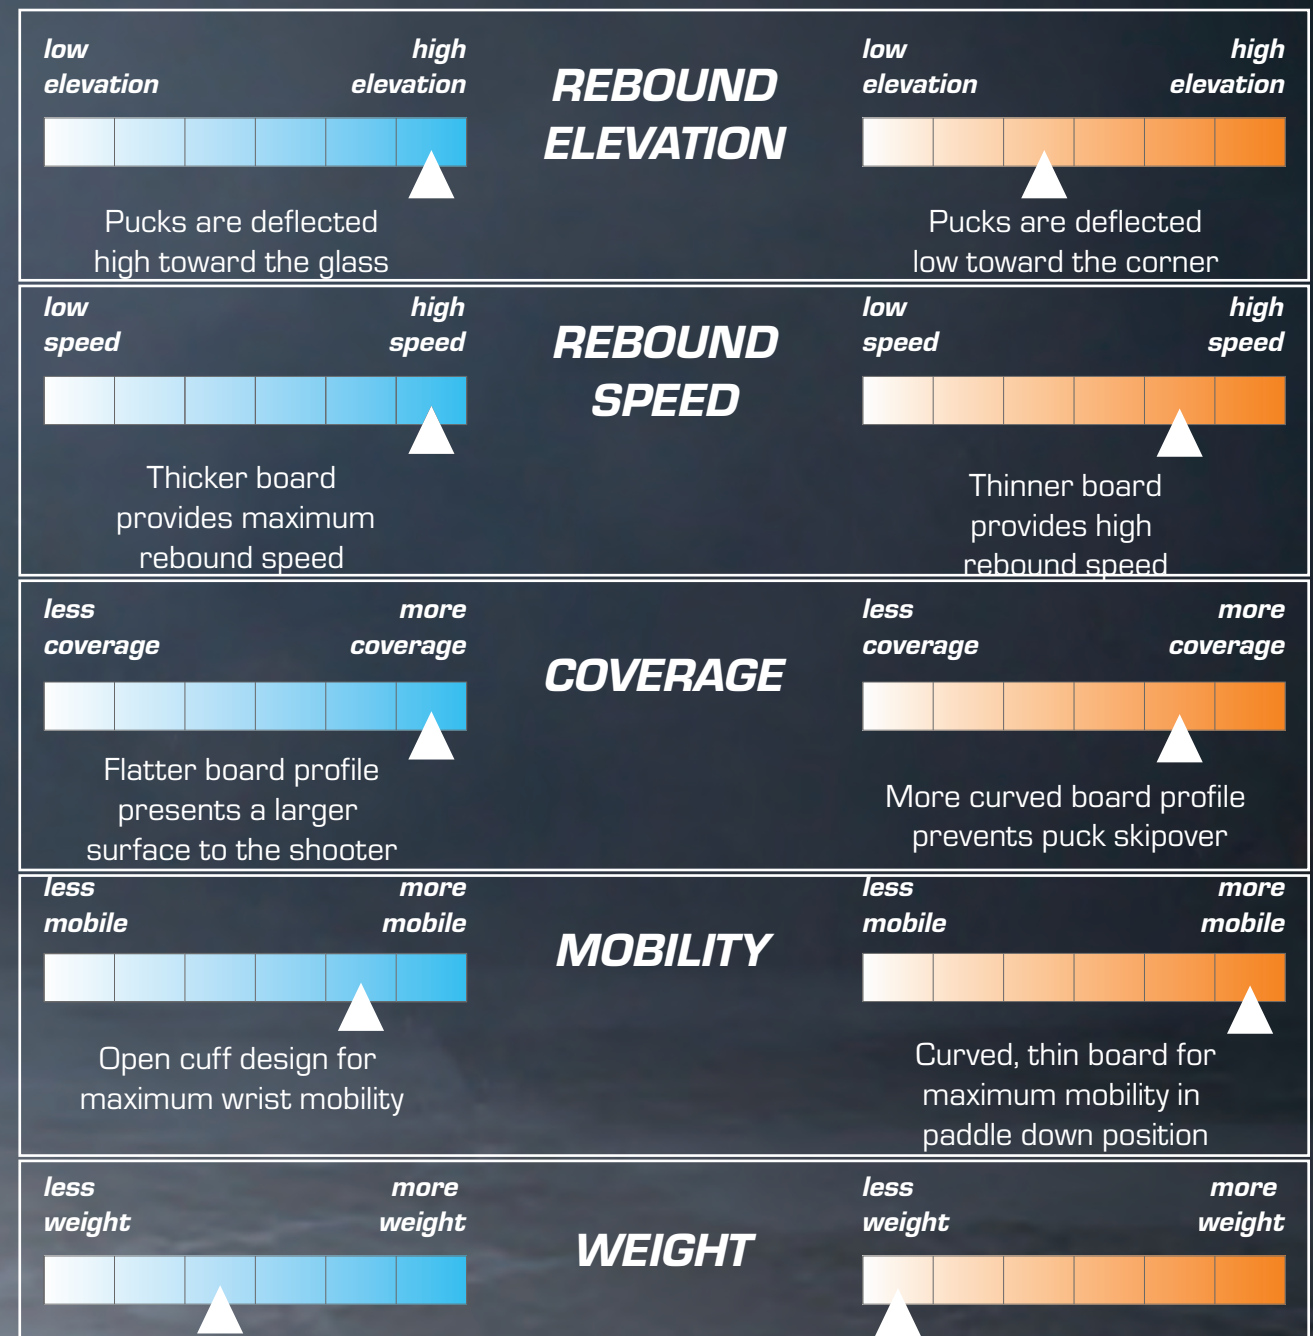

R\G7 PRO SR. / INT. TRAPPER

- Dimensions extend at the thumb to enhance a wider catching shape
- Index to mid-thumb closure
- New cuff design enhances wrist mobility
- Removable liner in 75 degree finger positioning
- CoverEDGE+ design
- HyperComp reinforced core
- Single Tee pocket with AxyFlex Tee

STYLE CODES | COLORS | SIZES

- SR G7PTS4 WWW (WHITE/WHITE/WHITE) SR, INT
- SR G7PTS4 WBK (WHITE/BLACK)
- INT G7PTI4 BBB (BLACK/BLACK/BLACK)
- INT G7PTIF4 WRD (WHITE/RED)
- BOOKING ONLY WBR (WHITE/BLACK/RED)
- WRL (WHITE/ROYAL)

R\G7.1 PRO SR. TRAPPER

- Dimensions extend at the fingers to enhance a longer catching shape
- Index to low-thumb closure and new cuff design enhances wrist mobility
- New cuff design enhances wrist mobility
- 75 degree sewn in finger positioning
- CoverEDGE+ design
- HyperComp reinforced core
- Double Tee pocket with AxyFlex Tee

STYLE CODES | COLORS | SIZES

- G71PTS4 WWW (WHITE/WHITE/WHITE) SR (ONLY)
- G71PTS4 WBK (WHITE/BLACK)
- BBB (BLACK/BLACK/BLACK)
- WRD (WHITE/RED)
- BOOKING ONLY WBR (WHITE/BLACK/RED)
- WRL (WHITE/ROYAL)

R\G7^{RTL}

R\G7.1^{RTL}

BLOCKER COMPARISON