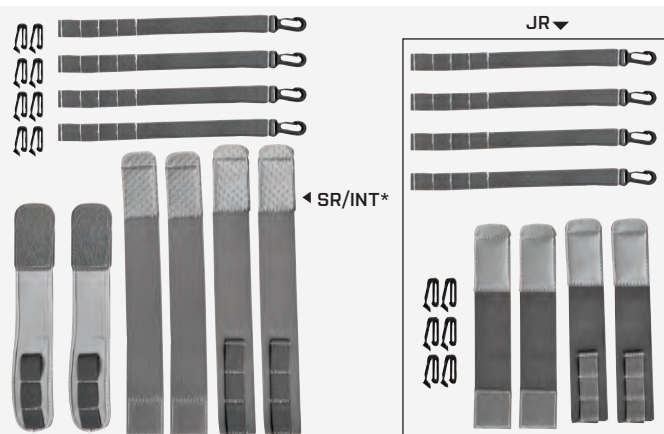

R\G7 ELASTIC STRAP KIT

- 2 G7 Sling elastic knee straps
- 2 G7 elastic calf wrap straps*
- 2 G7 neoprene Sling Wrap top calf straps (Senior)
- 4 G7 Active Response toe/heel straps
- 8 Slik-Clips (Senior)
- 6 Slik-Clips (Junior)
- Compatible with G3, G4, G5, G6, G7 Leg Pads

STYLE CODES | COLORS | SIZES

SR/INT: **G7ESKS4** GR (GREY) OSZ